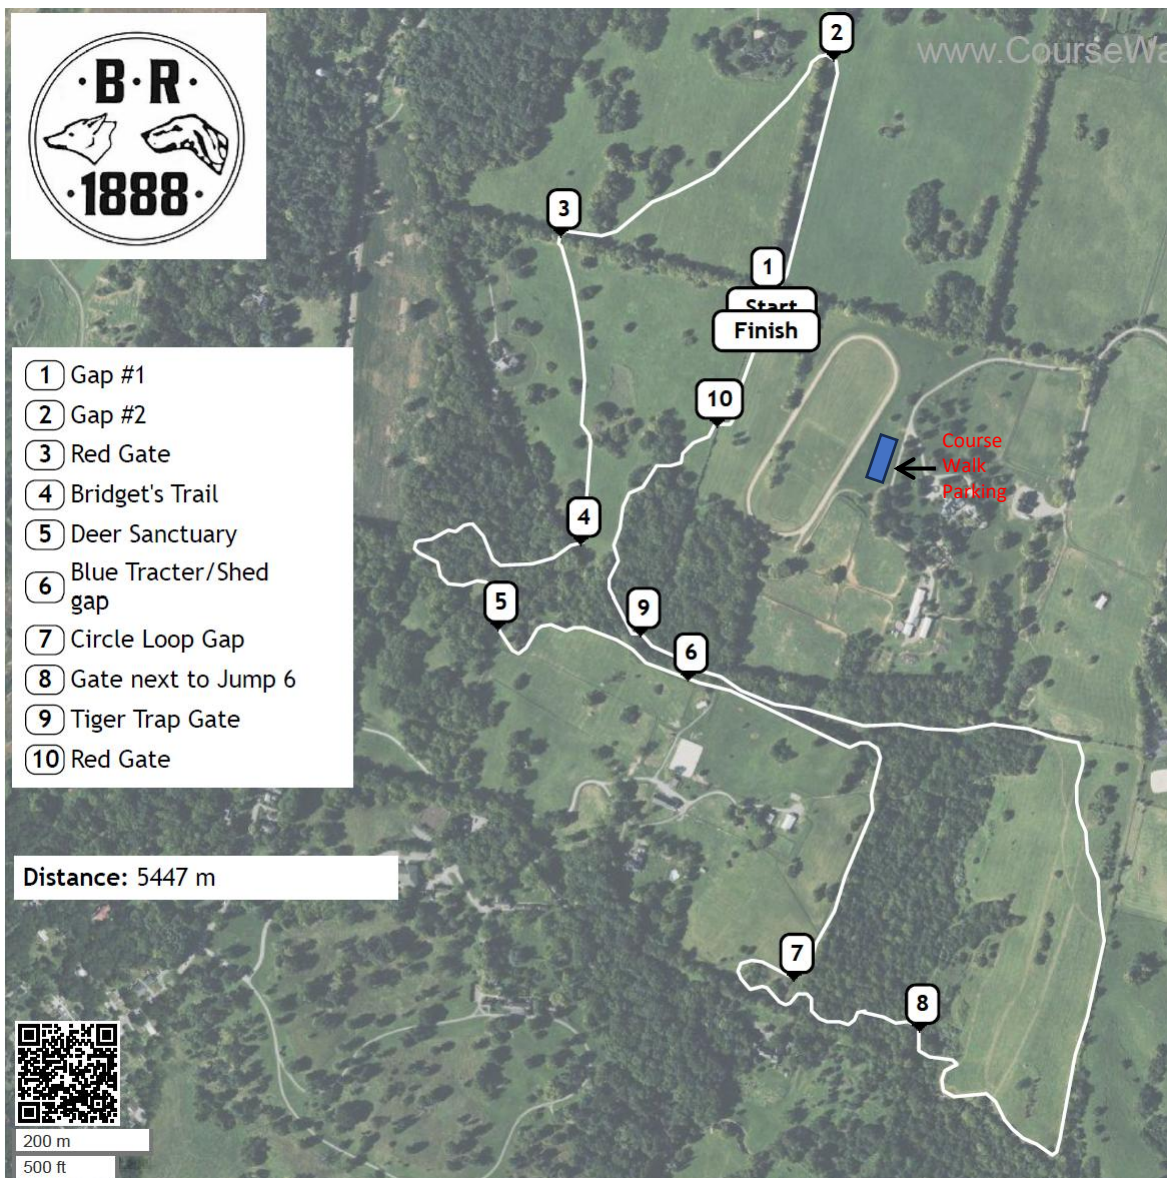

# BLUE RIDGE HUNT HUNTER PACE

## FLAT

CLAYTONVILLE

574 CLAY HILL ROAD, BOYCE VA

### Course Notes:

- Please visit [www.blueridgehunt.org](http://www.blueridgehunt.org) and sign a Waiver prior to the event!
- Use Google Maps for directions (WAZE will take you to the wrong location)!
- Course opens April 16 @ 3pm for walking. **Please park in designated area (to left of gate facing the driveway) and do not WALK or RIDE on the RACE TRACK!**
- The Flat Course is marked with **WHITE** ribbon (sections that are shared with the Over Fences Course will also have a **PINK** ribbon).
- **Ignore ORANGE** survey flags/markers that you may see – they are NOT part of the course!
- For obstacle photos and ability to zoom in/out on the course map, scan the QR code or visit [https://en.mycoursewalk.com/coursewalks/43996?unlisted\\_id=d3f795abf2](https://en.mycoursewalk.com/coursewalks/43996?unlisted_id=d3f795abf2)