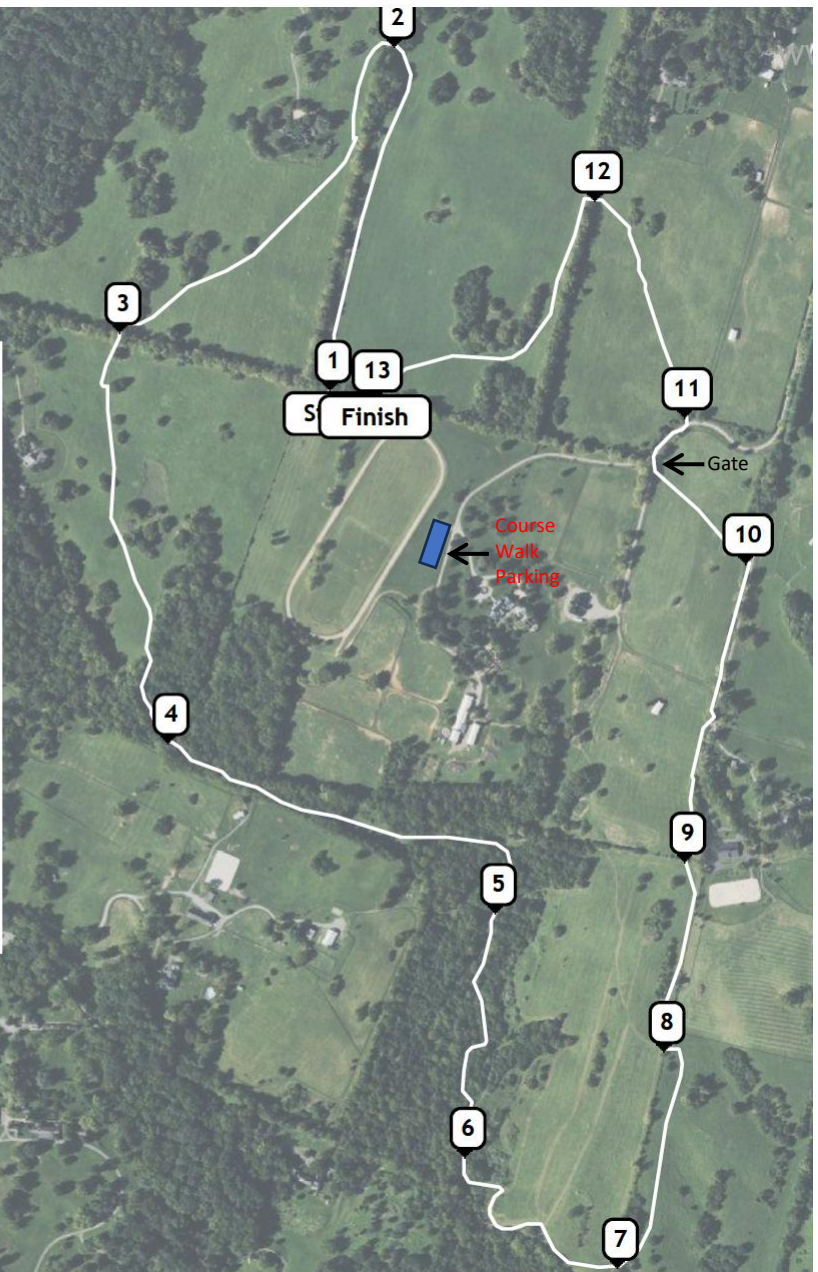

BLUE RIDGE HUNT HUNTER PACE OVER FENCES

CLAYTONVILLE
574 CLAY HILL ROAD, BOYCE VA

- 1 Paul's Coop
- 2 BA Coop
- 3 Stone Wall
- 4 Tiger Trap
- 5 Mt Airy Coop A
- 6 Mt Airy Coop B
- 7 Teddy's Coop
- 8 Alfalfa Coop
- 9 Claytonville Corner Coop
- 10 Claytonville Mare Field Coop
- 11 Retiree Field Coop A
- 12 Retiree Field Coop B
- 13 Claytonville Log Jump

Distance: 5178 m

200 m
500 ft

Course Notes:

- Please visit www.blueridgehunt.org and sign a Waiver prior to the event!
- Use Google Maps for directions (WAZE will take you to the wrong address)!
- Course opens April 16 @ 3pm for walking. **Please park in designated area (to left of gate and facing the driveway) and do not WALK OR RIDE on the RACE TRACK!**
- The Over Fences Course is marked with **PINK** ribbon (sections that are shared with The Flat Course will also have a **WHITE** ribbon).
- **Ignore ORANGE** survey flags/markers that you may see – they are NOT part of the course!
- Between Fences 10 & 11, riders will go through an open gate.
- For obstacle photos and ability to zoom in/out on the course map, scan the QR code or visit https://en.mycoursewalk.com/coursewalks/43997?unlisted_id=baf6802f85